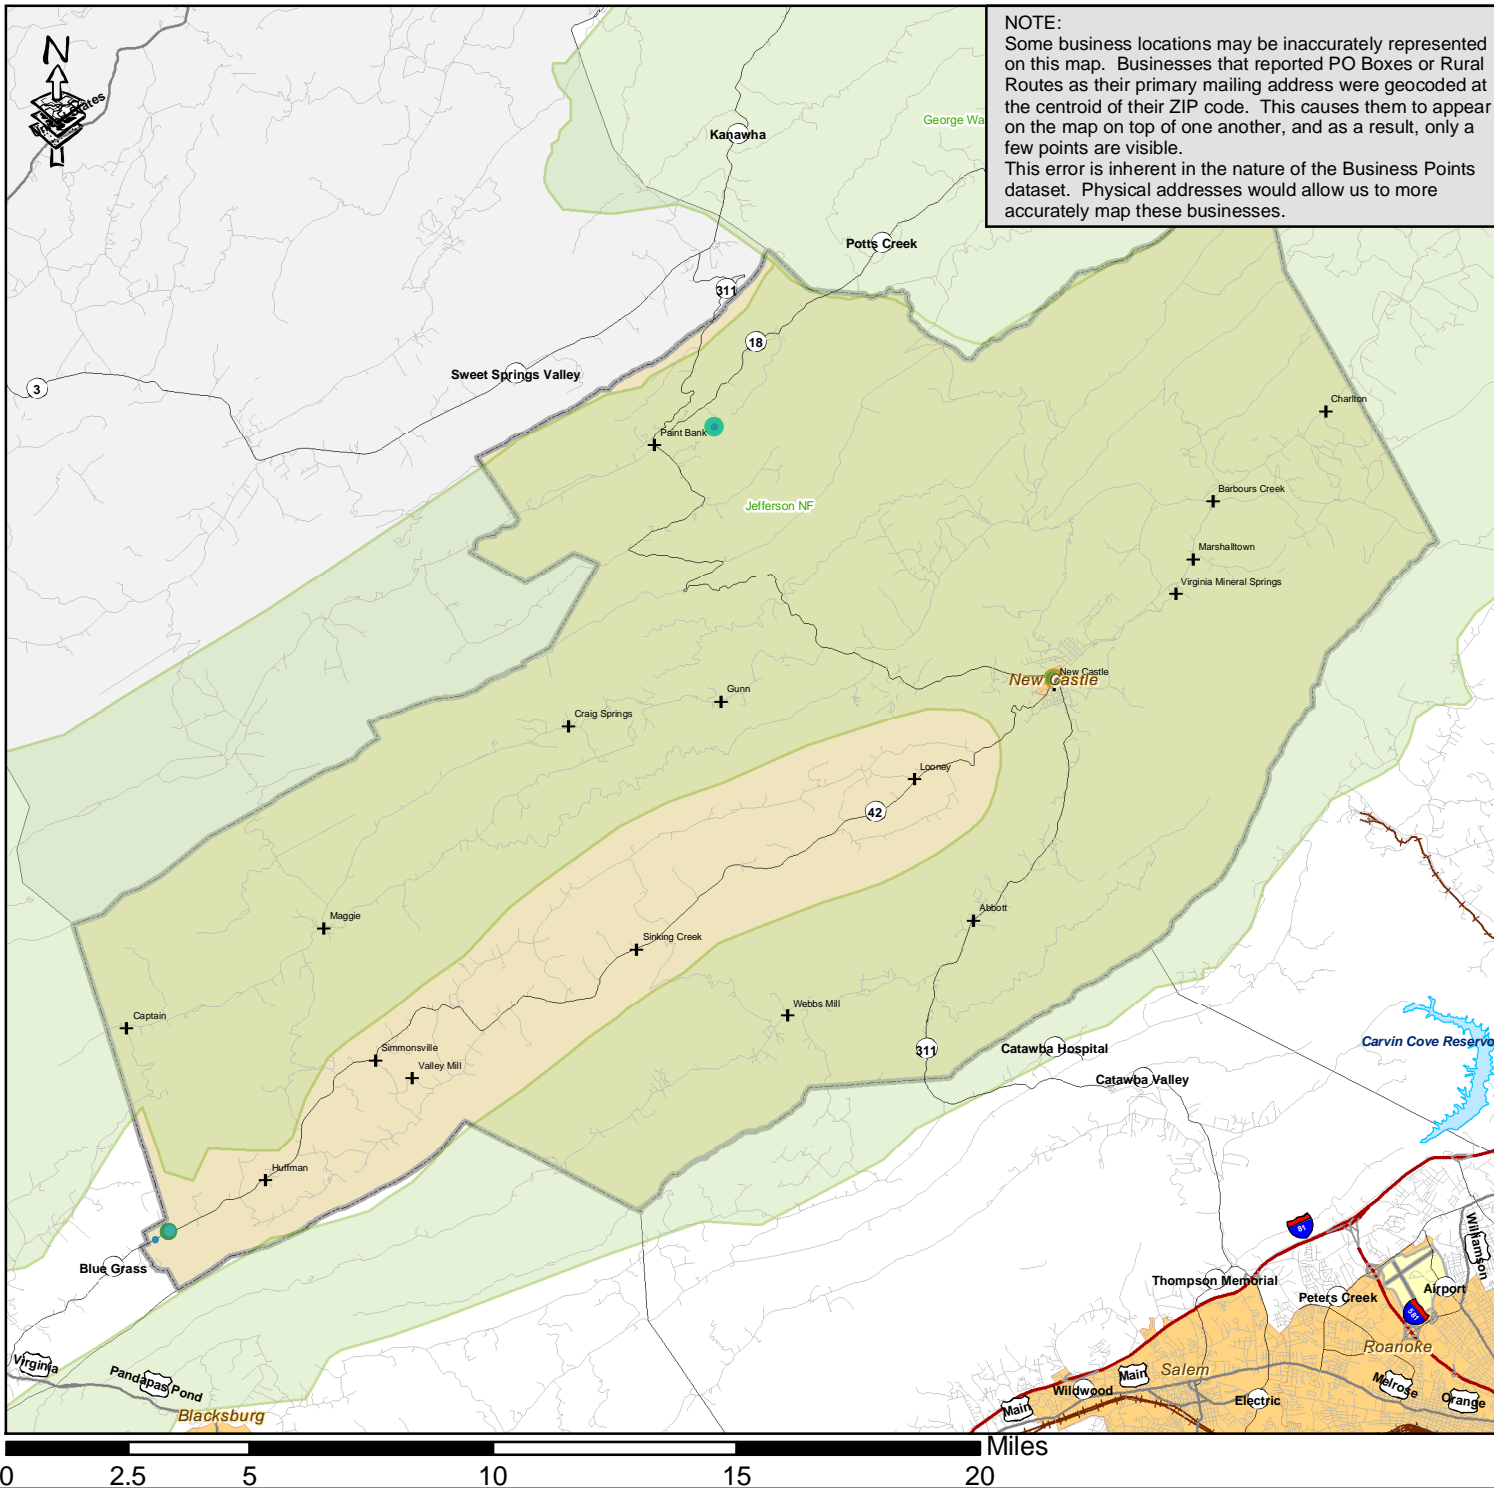

Craig County Businesses

NOTE:
 Some business locations may be inaccurately represented on this map. Businesses that reported PO Boxes or Rural Routes as their primary mailing address were geocoded at the centroid of their ZIP code. This causes them to appear on the map on top of one another, and as a result, only a few points are visible.
 This error is inherent in the nature of the Business Points dataset. Physical addresses would allow us to more accurately map these businesses.

Firm Size

- Dot size indicates number of employees**
- 1-5
 - 6-10
 - 11-20
 - 21-50
 - >50

Highways

- Limited Access Freeway
- Highway
- Secondary Roads
- Local Separated
- Local Unseparated
- Ramps
- Unknown c/c
- Railroads

Populated Places (GNIS)

- Towns and Cities
- Parks
- Craig County
- Other Virginia Counties
- Surrounding States

Scale: 1:249,922

Date: 3/02/03

Author:

Seth Peery
 Virginia Tech eCorridors Group
 sspeery@vt.edu

Data Source:

MapInfo/GeoResults Business Points
 Data Version: December 2003

0 2.5 5 10 15 20 Miles