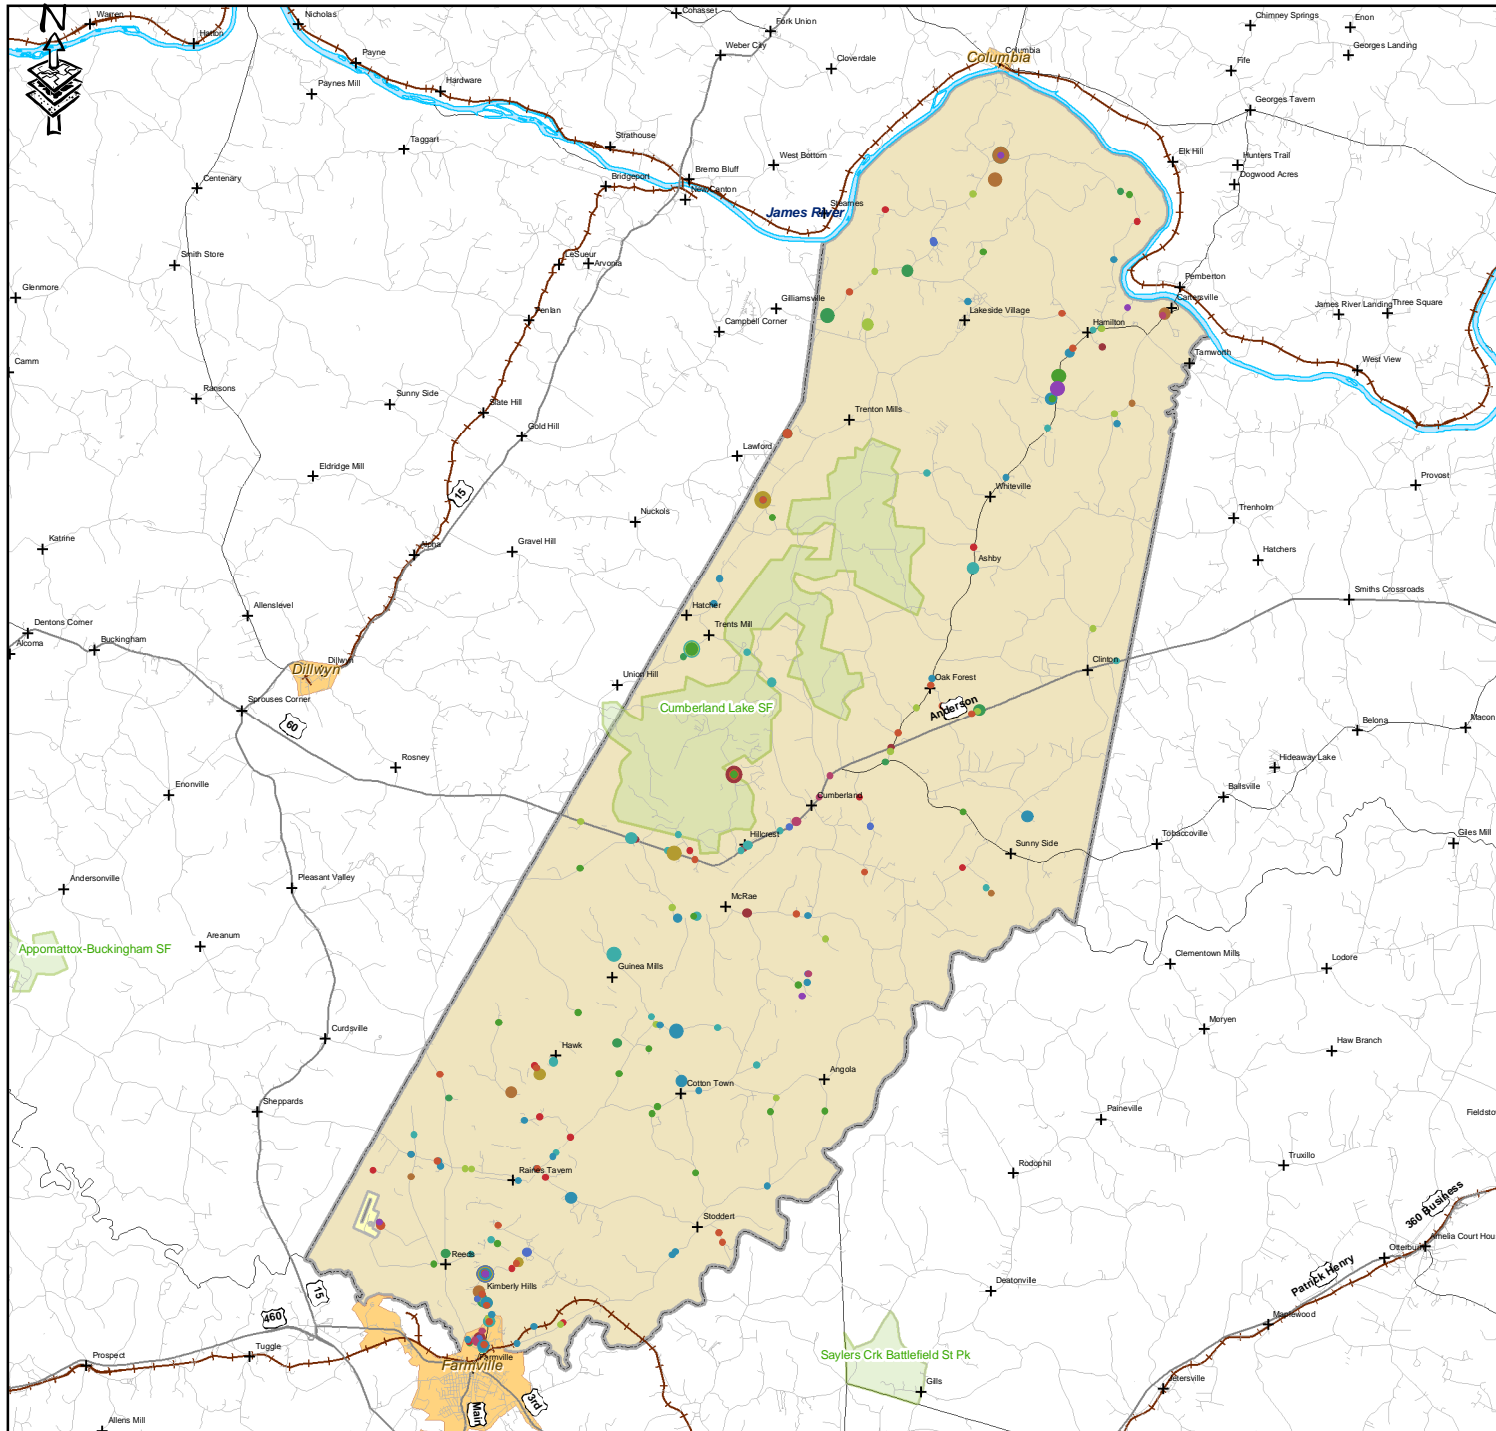

## Legend

### Highways

- Limited Access Freeway
- Highway
- Secondary Roads
- Local Separated
- Local Unseparated
- Ramps
- Unknown cfcc
- Railroads

### + Populated Places (GNIS)

- Towns and Cities
- Parks
- Cumberland County
- Other Virginia Counties
- Surrounding States

Scale: 1:289,463

Date: 3/02/03

Author:

Seth Peery  
Virginia Tech eCorridors Group  
sspeery@vt.edu

Data Source:

MapInfo/GeoResults Business Points  
Data Version: December 2003