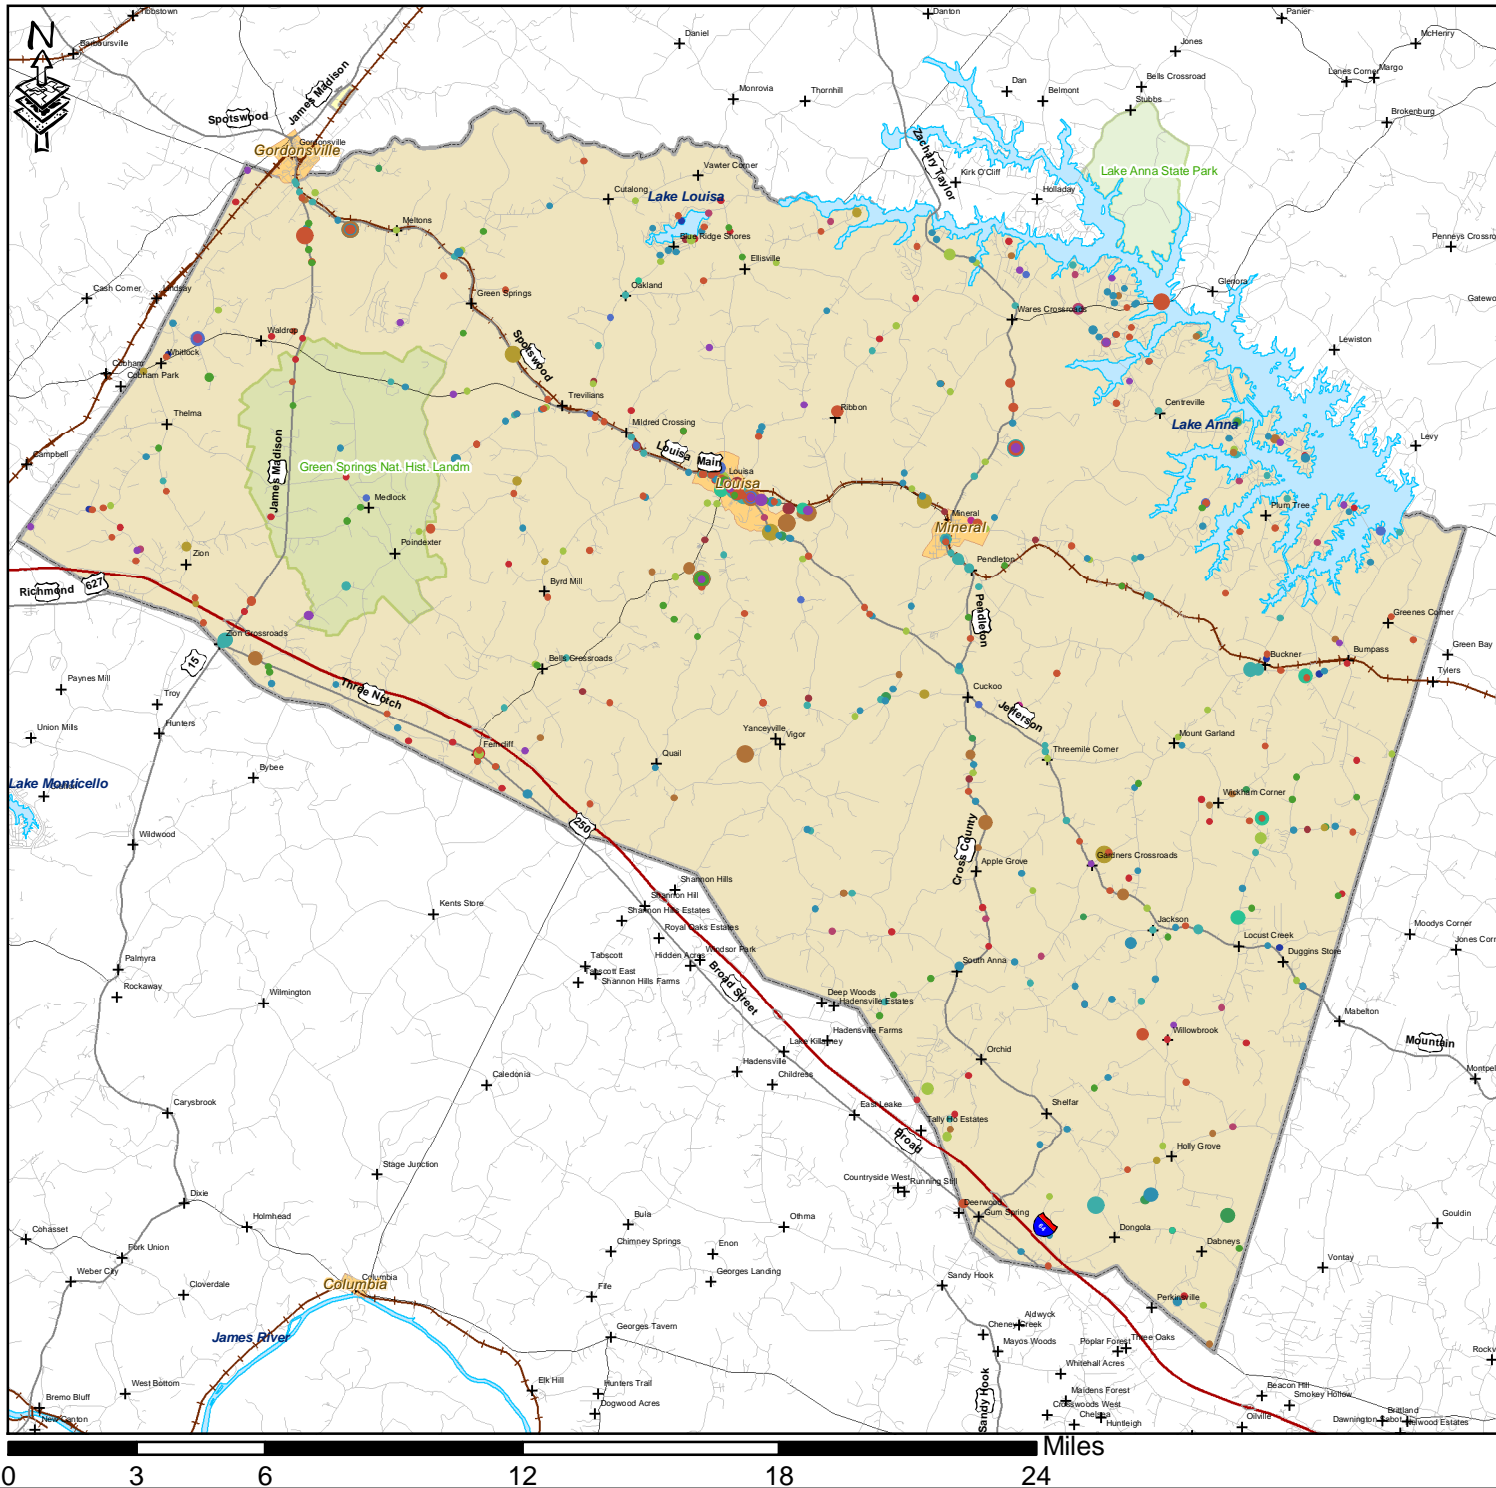

# Louisa County Businesses

## Legend

### Highways

- Limited Access Freeway
- Highway
- Secondary Roads
- Local Separated
- Local Unseparated
- Ramps
- Unknown cfcc
- Railroads
- + Populated Places (GNIS)
- Towns and Cities
- Parks
- Louisa County
- Other Virginia Counties
- Surrounding States

Scale: 1:284,082

Date: 3/02/03

Author:

Seth Peery  
Virginia Tech eCorridors Group  
sypeery@vt.edu

Data Source:

MapInfo/GeoResults Business Points  
Data Version: December 2003

0 3 6 12 18 24 Miles