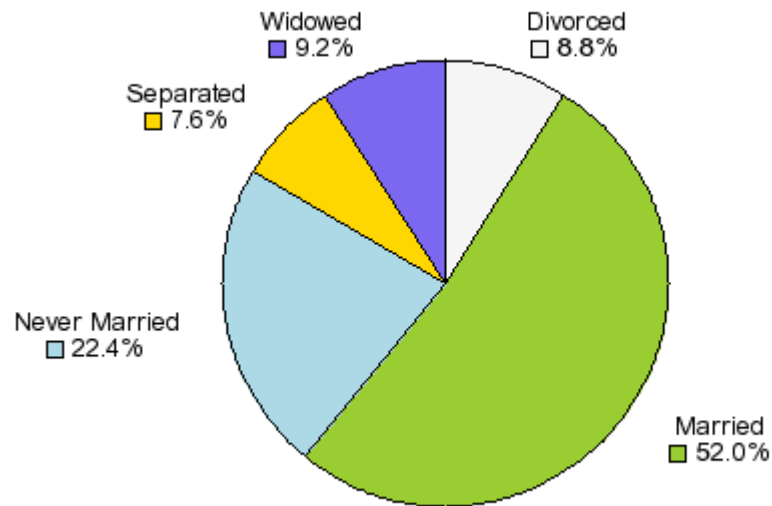

Date: February 14, 2004

Current Geography Selection: Counties: Accomack County, Craig County, Cumberland County...

Demographic Snapshot Summary Report with Charts

Population by Age (2003)

Population by Race (2003)

Education (2003)

Marital Status (2003)

Current year data is for the year **2003**, 5 year projected data is for the year **2008**. More [About Our Data](#).
Demographic data © 2003 by Experian/Applied Geographic Solutions.