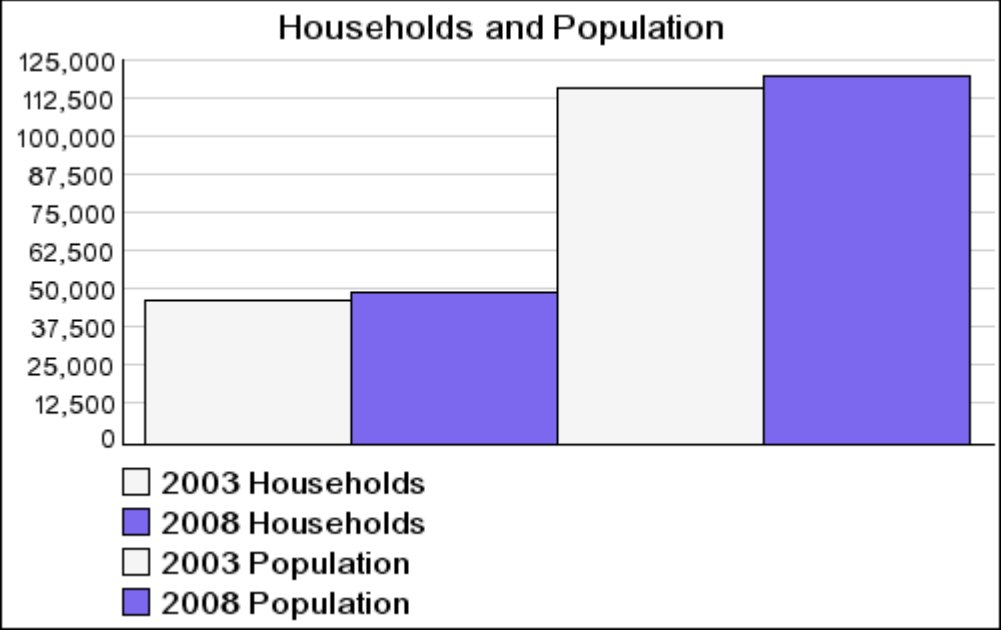

Date: February 14, 2004

Current Geography Selection: Counties: Accomack County, Craig County, Cumberland County...

Demographic Snapshot Summary Report with Charts

Population by Age (2003)

Population by Race (2003)

Education (2003)

Marital Status (2003)

Current year data is for the year **2003**, 5 year projected data is for the year **2008**. More [About Our Data](#).
Demographic data © 2003 by Experian/Applied Geographic Solutions.