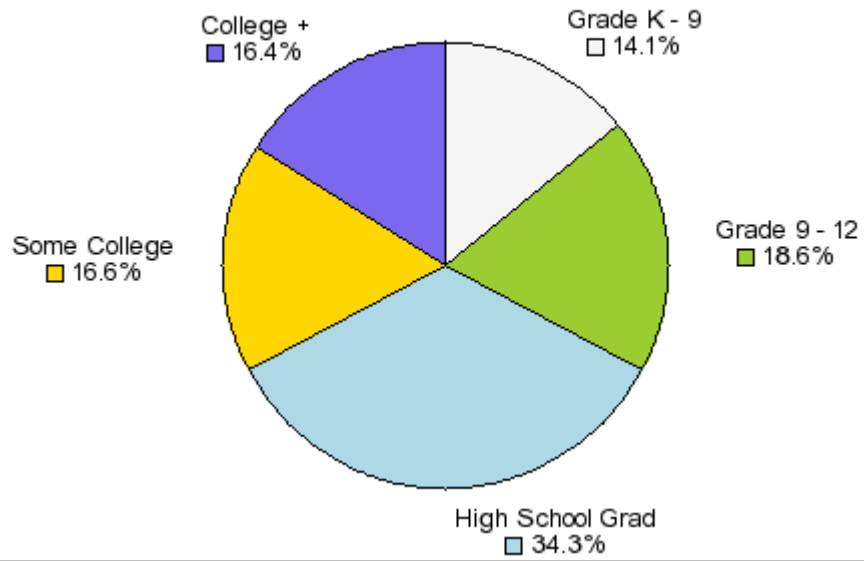

Date: February 14, 2004

Current Geography Selection: Counties: Accomack County, Craig County, Cumberland County...

Demographic Snapshot Summary Report with Charts

Population by Age (2003)

Population by Race (2003)

Education (2003)

Marital Status (2003)

Current year data is for the year **2003**, 5 year projected data is for the year **2008**. More [About Our Data](#).
Demographic data © 2003 by Experian/Applied Geographic Solutions.