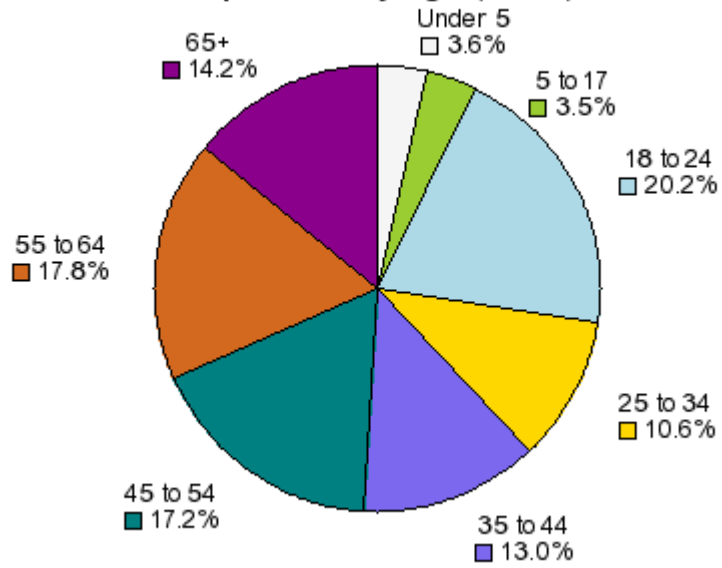

Date: February 14, 2004

Current Geography Selection: Counties: Accomack County, Craig County, Cumberland County...

Demographic Snapshot Summary Report with Charts

Population by Age (2003)

Population by Race (2003)

Education (2003)

Marital Status (2003)

Current year data is for the year **2003**, 5 year projected data is for the year **2008**. More [About Our Data](#).
Demographic data © 2003 by Experian/Applied Geographic Solutions.