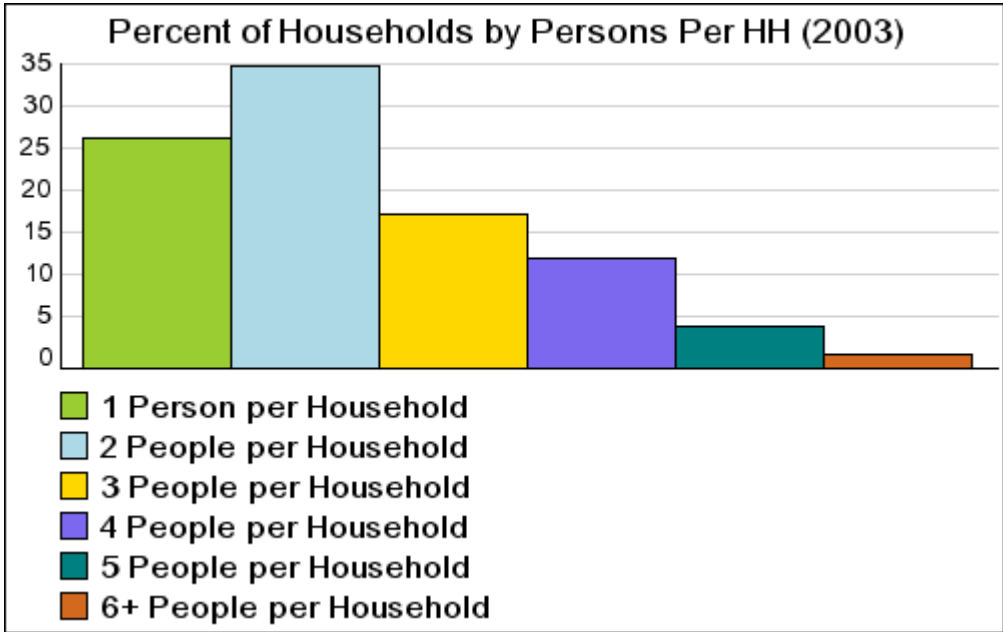

Date: February 14, 2004

Current Geography Selection: Counties: Accomack County, Craig County, Cumberland County...

Demographic Snapshot Summary Report with Charts

Population by Age (2003)

Population by Race (2003)

Education (2003)

Marital Status (2003)

Current year data is for the year **2003**, 5 year projected data is for the year **2008**. More [About Our Data](#).
Demographic data © 2003 by Experian/Applied Geographic Solutions.