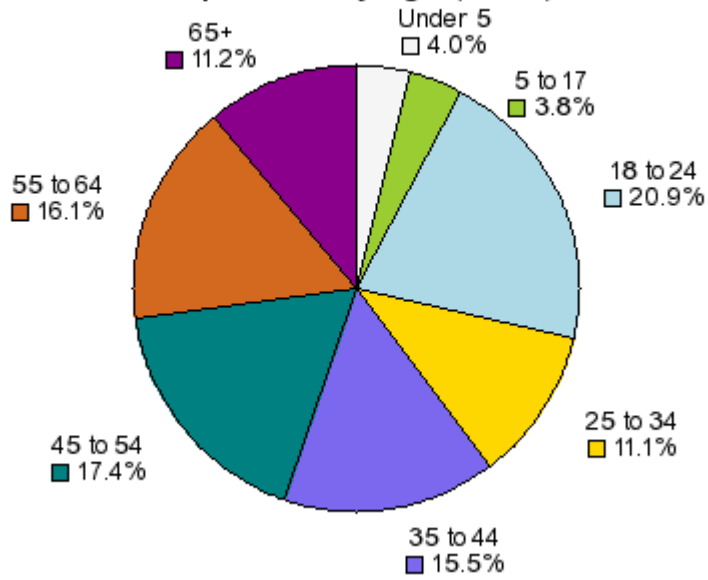

Date: February 8, 2004

Current Geography Selection: Entire US: Entire US

Demographic Snapshot Summary Report with Charts

Population by Age (2003)

Population by Race (2003)

Education (2003)

Marital Status (2003)

Current year data is for the year **2003**, 5 year projected data is for the year **2008**. More [About Our Data](#).
Demographic data © 2003 by Experian/Applied Geographic Solutions.

DemographicsNow is brought to you by [SRC, LLC](#). © 2003 All Rights Reserved