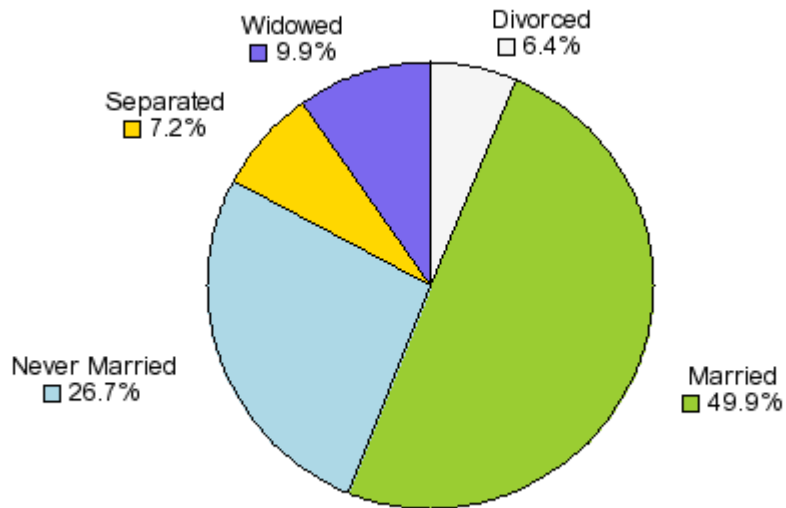

Date: February 8, 2004

Current Geography Selection: Entire US: Entire US

Demographic Snapshot Summary Report with Charts

Population by Age (2003)

Population by Race (2003)

Education (2003)

Marital Status (2003)

Current year data is for the year **2003**, 5 year projected data is for the year **2008**. More [About Our Data](#).
Demographic data © 2003 by Experian/Applied Geographic Solutions.

DemographicsNow is brought to you by [SRC, LLC](#). © 2003 All Rights Reserved