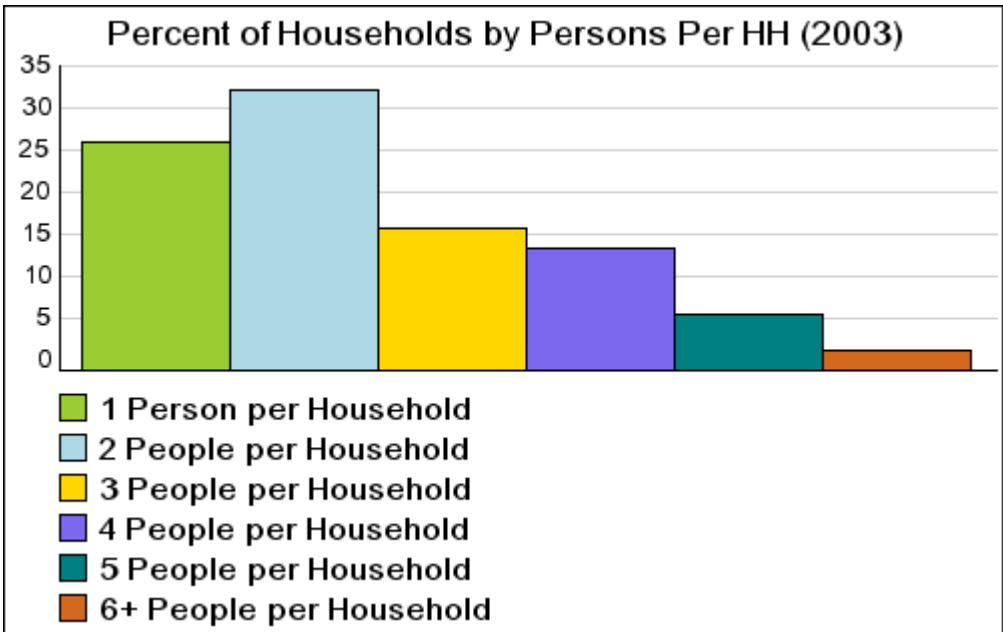

Date: February 8, 2004

Current Geography Selection: Entire US: Entire US

Demographic Snapshot Summary Report with Charts

Population by Age (2003)

Population by Race (2003)

Education (2003)

Marital Status (2003)

Current year data is for the year **2003**, 5 year projected data is for the year **2008**. More [About Our Data](#).
Demographic data © 2003 by Experian/Applied Geographic Solutions.

DemographicsNow is brought to you by [SRC, LLC](#). © 2003 All Rights Reserved