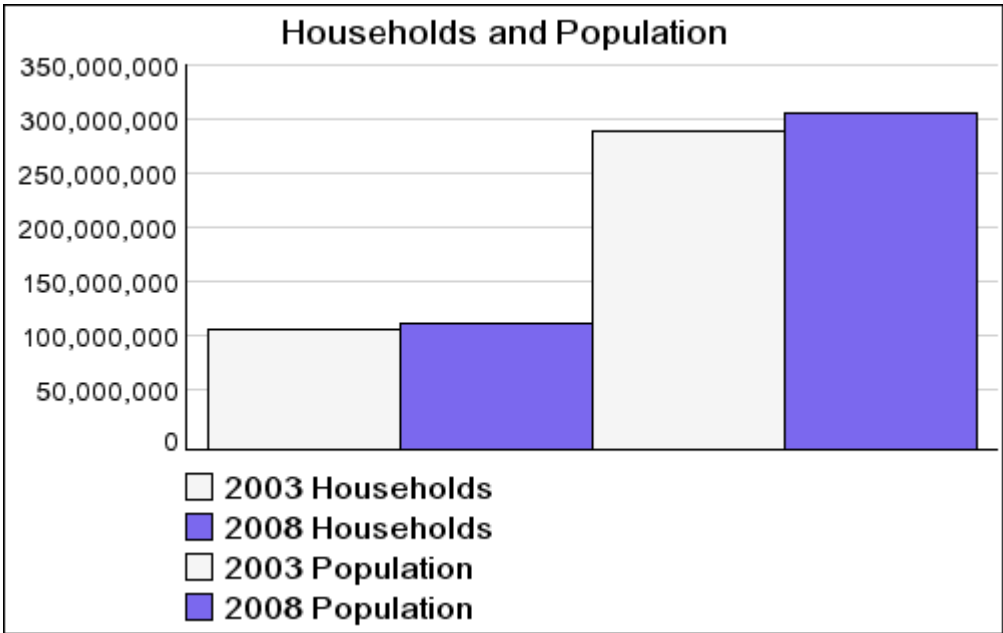

Date: February 8, 2004

Current Geography Selection: Entire US: Entire US

Demographic Snapshot Summary Report with Charts

Population by Age (2003)

Population by Race (2003)

Education (2003)

Marital Status (2003)

Current year data is for the year **2003**, 5 year projected data is for the year **2008**. More [About Our Data](#).
Demographic data © 2003 by Experian/Applied Geographic Solutions.

DemographicsNow is brought to you by [SRC, LLC](#). © 2003 All Rights Reserved