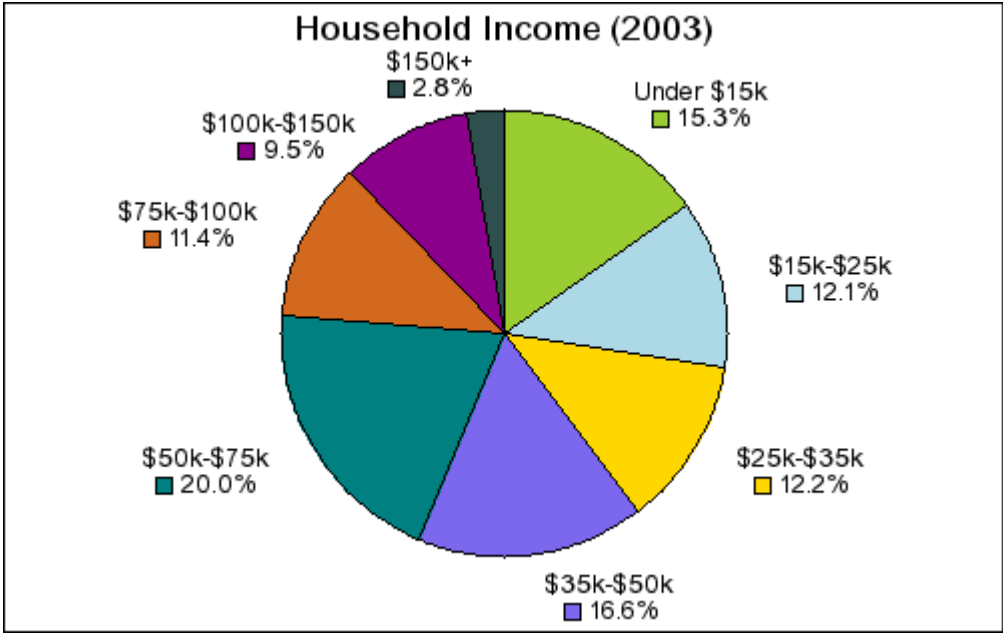

Date: February 8, 2004

Current Geography Selection: Entire US: Entire US

Demographic Snapshot Summary Report with Charts

Population by Age (2003)

Population by Race (2003)

Education (2003)

Marital Status (2003)

Current year data is for the year **2003**, 5 year projected data is for the year **2008**. More [About Our Data](#).
Demographic data © 2003 by Experian/Applied Geographic Solutions.

DemographicsNow is brought to you by [SRC, LLC](#). © 2003 All Rights Reserved